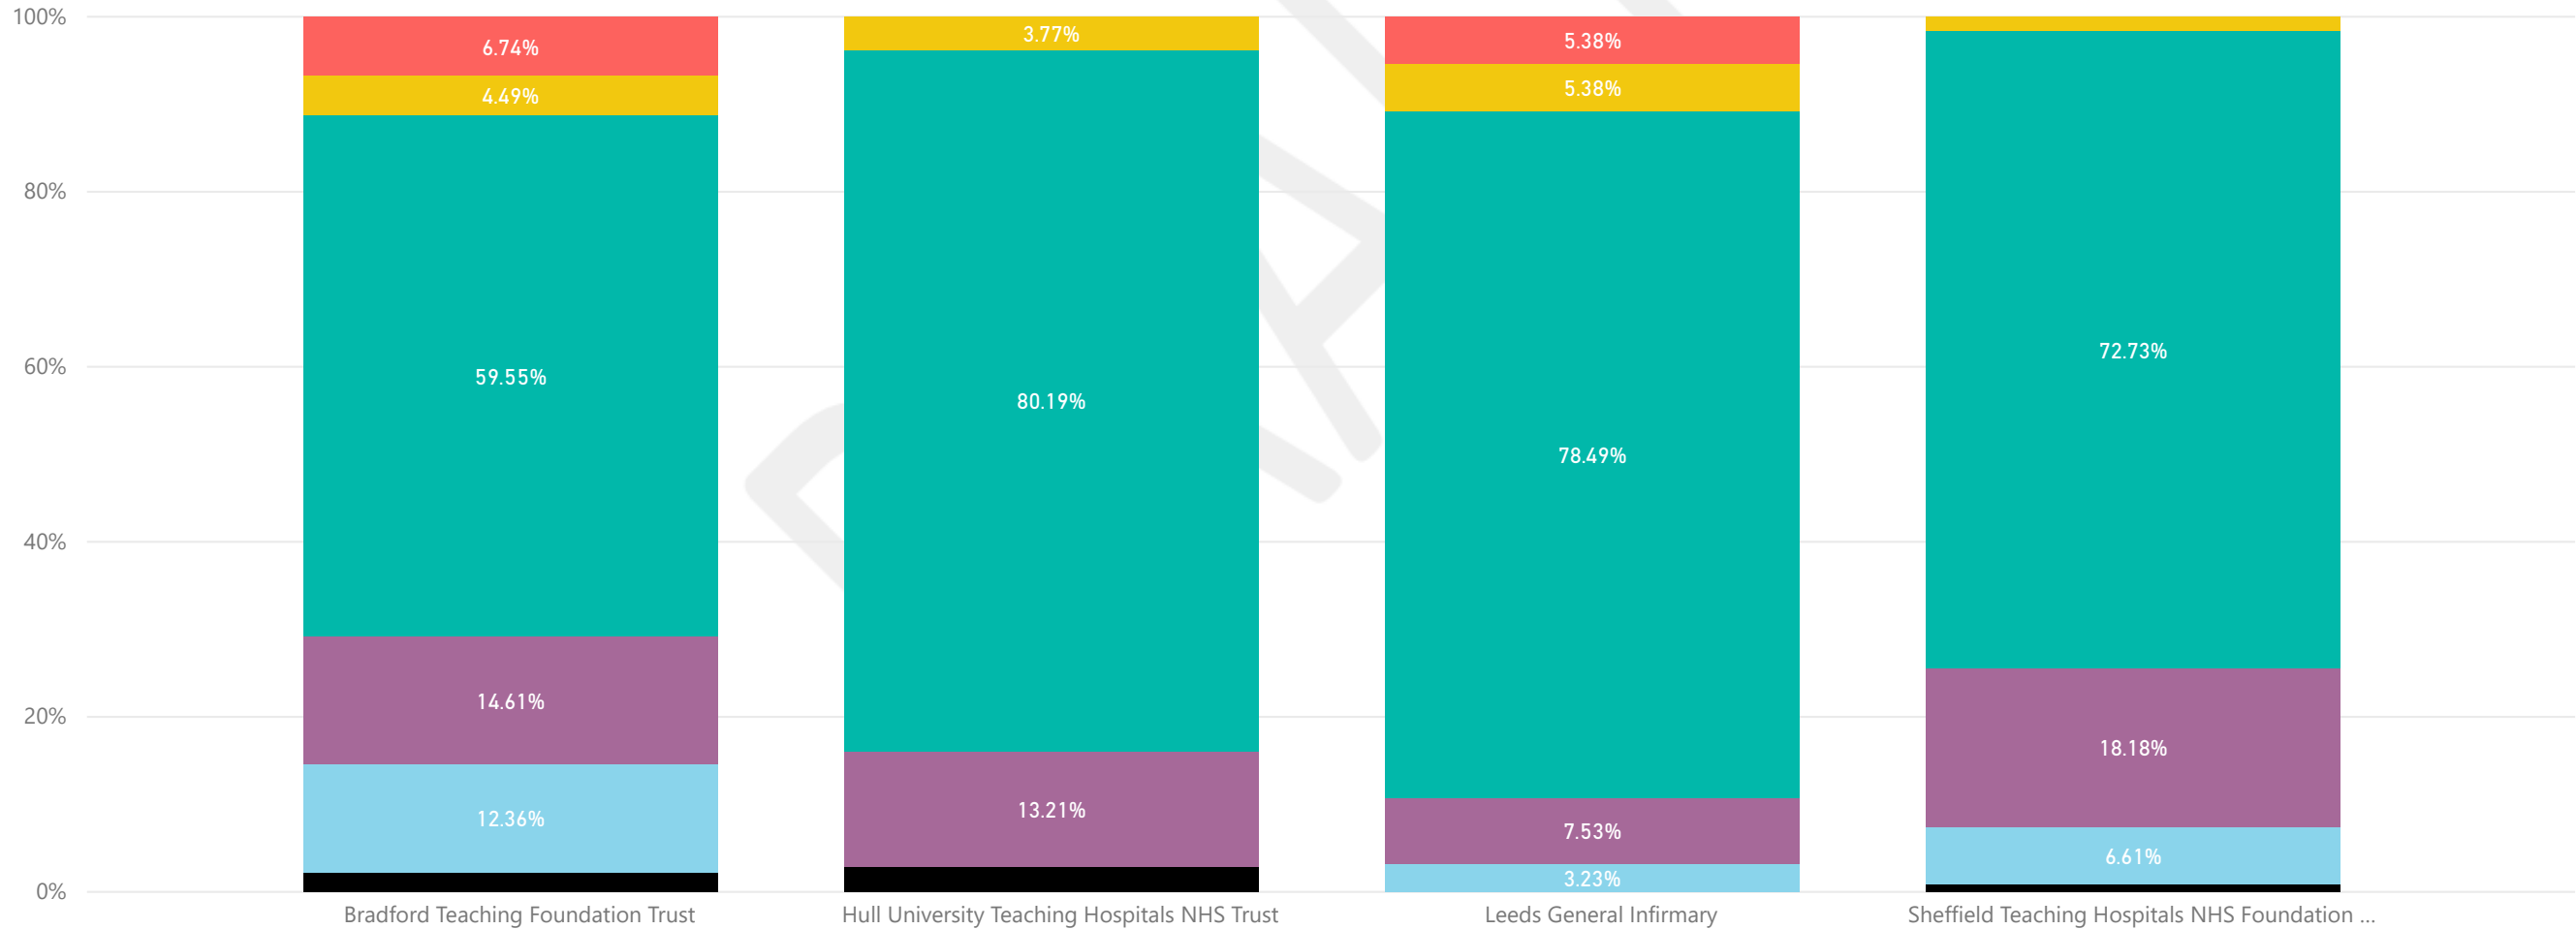

Temperature Dashboard

NICU Overview **DRAFT**

Quarter 4 (Jan 20 - Mar 20)

Data Run: 07/04/2020

Unit	Number of 1st Admissions to NNU from Labour Ward, Theatre, PNW or 'Null'
Bradford Teaching Foundation Trust	88
Hull University Teaching Hospitals NHS Trust	105
Leeds General Infirmary	93
Sheffield Teaching Hospitals NHS Foundation Trust	121
Total	407

Actively or Passively Cooled by Unit

NICU Temperature Bracket Breakdown

Temp Bracket ● 0) Missing Data ● 1) <36.0°C ● 2) 36.0-36.4°C ● 3) 36.5-37.5°C ● 4) 37.6-37.9°C ● 5) >38.0°C

Temperature Dashboard

LNU Overview
(>3000 Live Births)