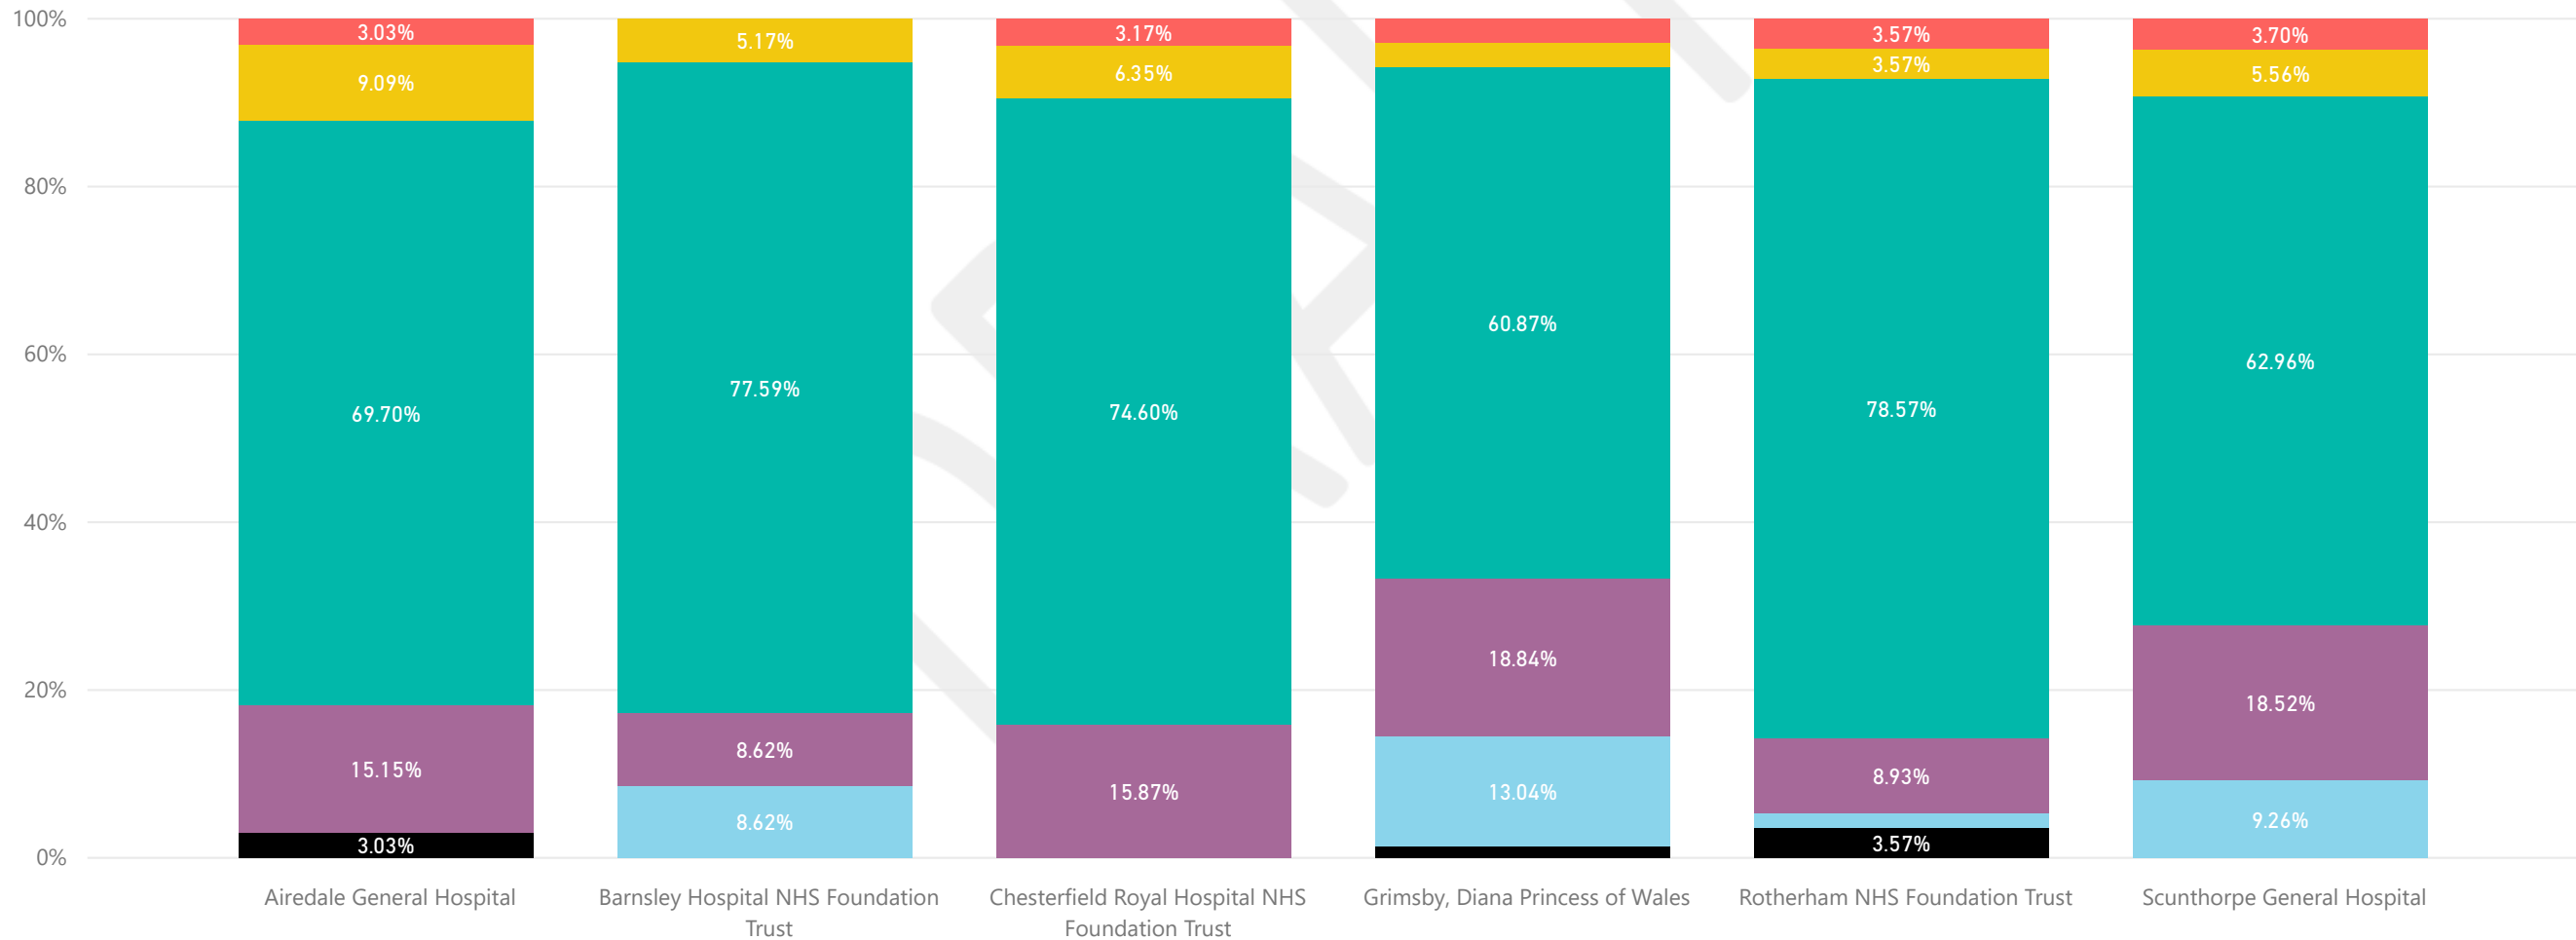

Actively or Passively Cooled by Unit

Temperature Dashboard

LNU Overview (<3000 Live Births)

Quarter 4 (Jan 20 - Mar 20)

Data Run: 07/04/2020

LNU Temperature Bracket Breakdown

Temp Bracket ● 0) Missing Data ● 1) <36.0°C ● 2) 36.0-36.4°C ● 3) 36.5-37.5°C ● 4) 37.6-37.9°C ● 5) >38.0°C

Unit	Number of 1st Admissions to NNU from Labour Ward, Theatre, PNW or 'Null'
Airedale General Hospital	33
Barnsley Hospital NHS Foundation Trust	58
Chesterfield Royal Hospital NHS Foundation Trust	63
Grimsby, Diana Princess of Wales	69
Rotherham NHS Foundation Trust	56
Scunthorpe General Hospital	54
Total	333