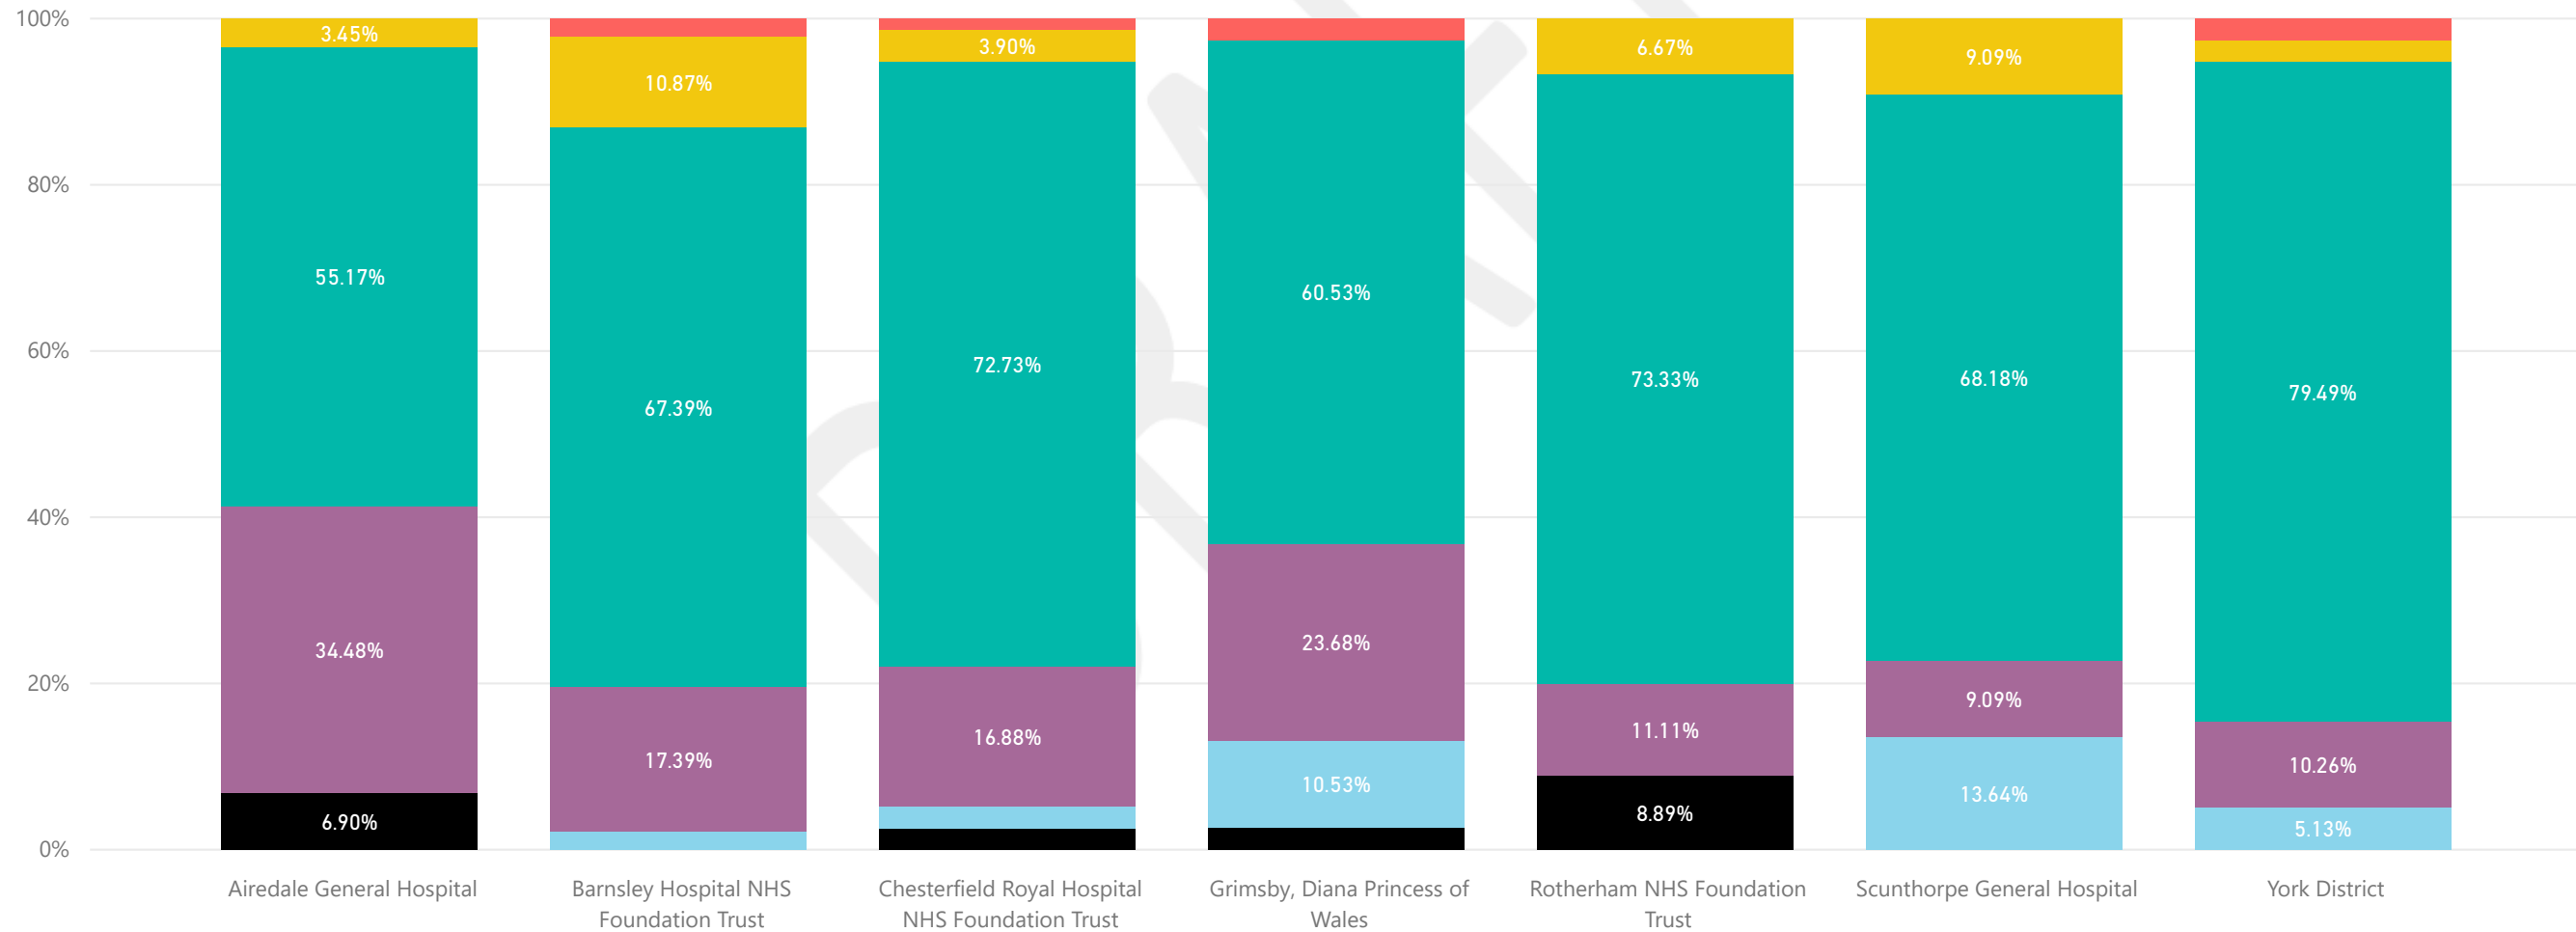

Actively or Passively Cooled by Unit

Temperature Dashboard

LNU Overview (<3000 Live Births)

Apr 20 - Jun 20

Data Run: 01/07/2020

LNU Temperature Bracket Breakdown

Temp Bracket ●0) Missing Data ●1) <36.0°C ●2) 36.0-36.4°C ●3) 36.5-37.5°C ●4) 37.6-37.9°C ●5) >38.0°C

Unit	Number of 1st Admissions to NNU from Labour Ward, Theatre, PNW or Care Location is 'Null'
Airedale General Hospital	29
Barnsley Hospital NHS Foundation Trust	46
Chesterfield Royal Hospital NHS Foundation Trust	77
Grimsby, Diana Princess of Wales	38
Rotherham NHS Foundation Trust	45
Scunthorpe General Hospital	22
York District	39
Total	296