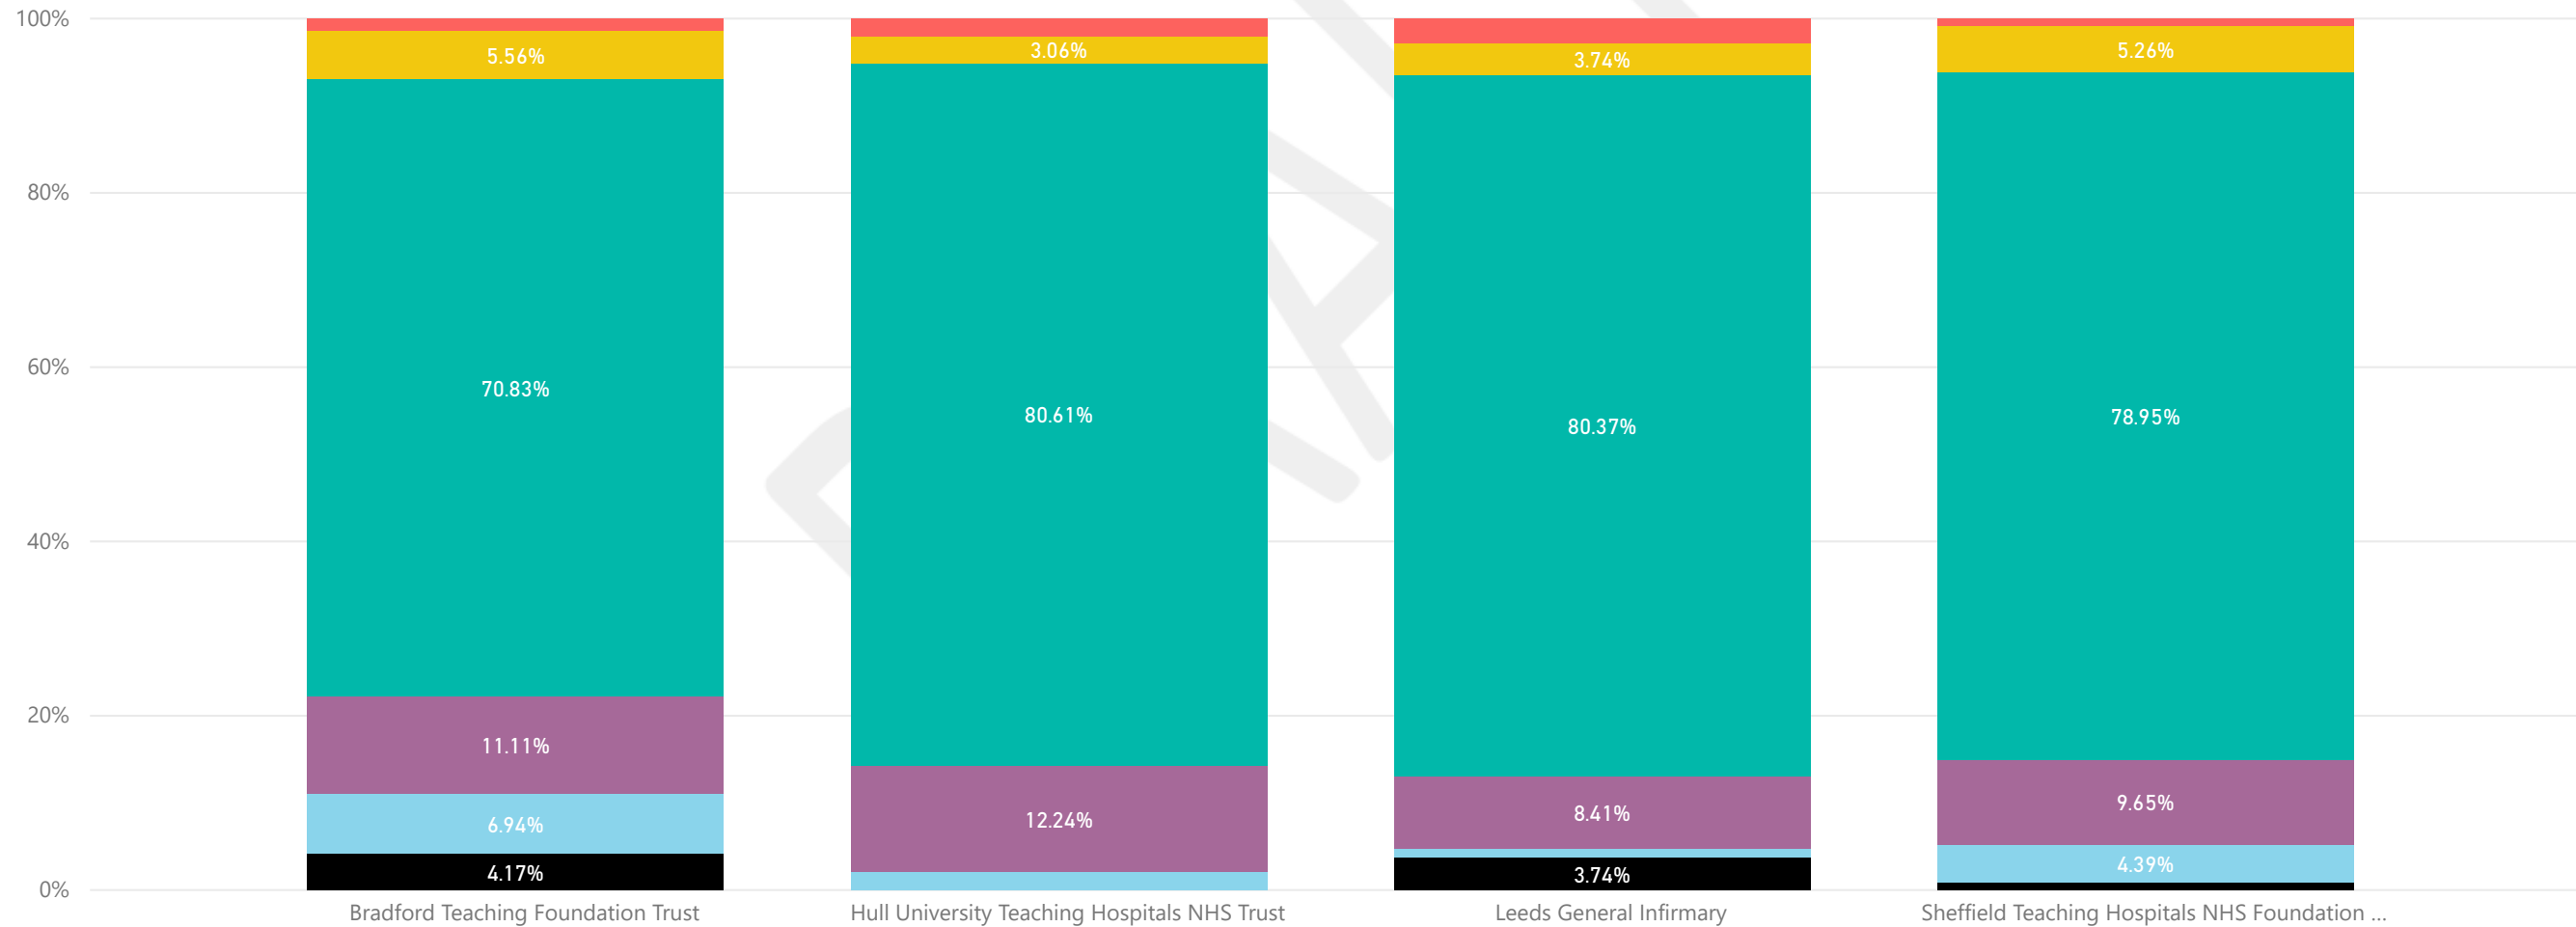

Temperature Dashboard

NICU Overview

Apr 20 - Jun 20

Data Run: 01/07/2020

Unit	Number of 1st Admissions to NNU from Labour Ward, Theatre, PNW or Care Location is 'Null'
Bradford Teaching Foundation Trust	72
Hull University Teaching Hospitals NHS Trust	98
Leeds General Infirmary	107
Sheffield Teaching Hospitals NHS Foundation Trust	114
Total	391

Actively or Passively Cooled by Unit

NICU Temperature Bracket Breakdown

Temp Bracket ● 0) Missing Data ● 1) <36.0°C ● 2) 36.0-36.4°C ● 3) 36.5-37.5°C ● 4) 37.6-37.9°C ● 5) >38.0°C

Temperature Dashboard

LNU Overview
(>=3000 Live Births)