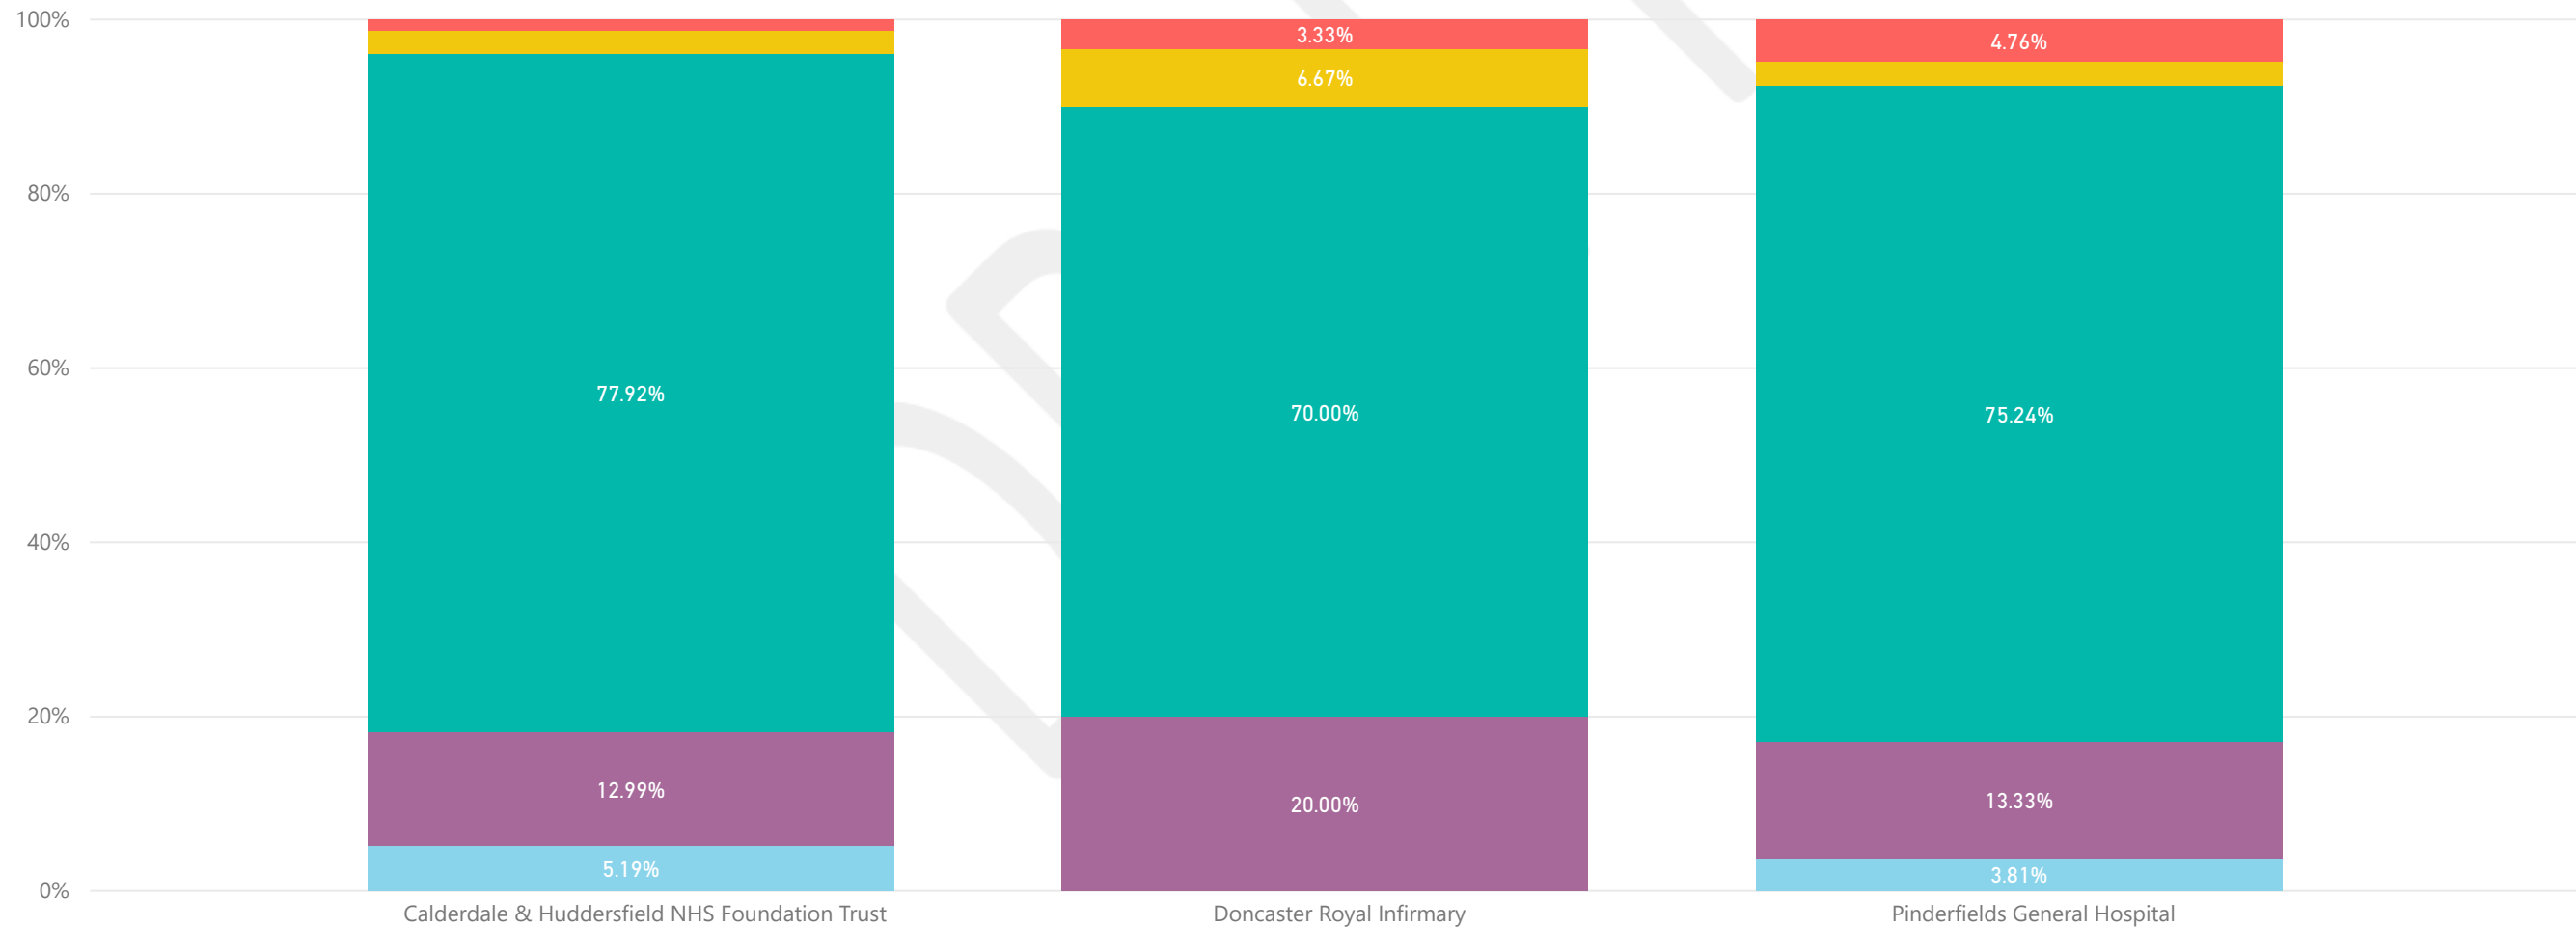

Temperature Dashboard

NICU Overview

Apr 20 - Jun 20

Data Run: 01/07/2020

Unit	Number of 1st Admissions to NNU from Labour Ward, Theatre, PNW or Care Location is 'Null'
Bradford Teaching Foundation Trust	72
Hull University Teaching Hospitals NHS Trust	98
Leeds General Infirmary	107
Sheffield Teaching Hospitals NHS Foundation Trust	114
Total	391

Actively or Passively Cooled by Unit

NICU Temperature Bracket Breakdown

Temp Bracket ● 0) Missing Data ● 1) <36.0°C ● 2) 36.0-36.4°C ● 3) 36.5-37.5°C ● 4) 37.6-37.9°C ● 5) >38.0°C

Temperature Dashboard

LNU Overview
(>=3000 Live Births)

Apr 20 - Jun 20

Data Run: 01/07/2020

LNU Temperature Bracket Breakdown

Temp Bracket ● 1) <36.0°C ● 2) 36.0-36.4°C ● 3) 36.5-37.5°C ● 4) 37.6-37.9°C ● 5) >38.0°C

Unit	Number of 1st Admissions to NNU from Labour Ward, Theatre, PNW or Care Location is 'Null'
Calderdale & Huddersfield NHS Foundation Trust	77
Doncaster Royal Infirmary	60
Pinderfields General Hospital	105
Total	242