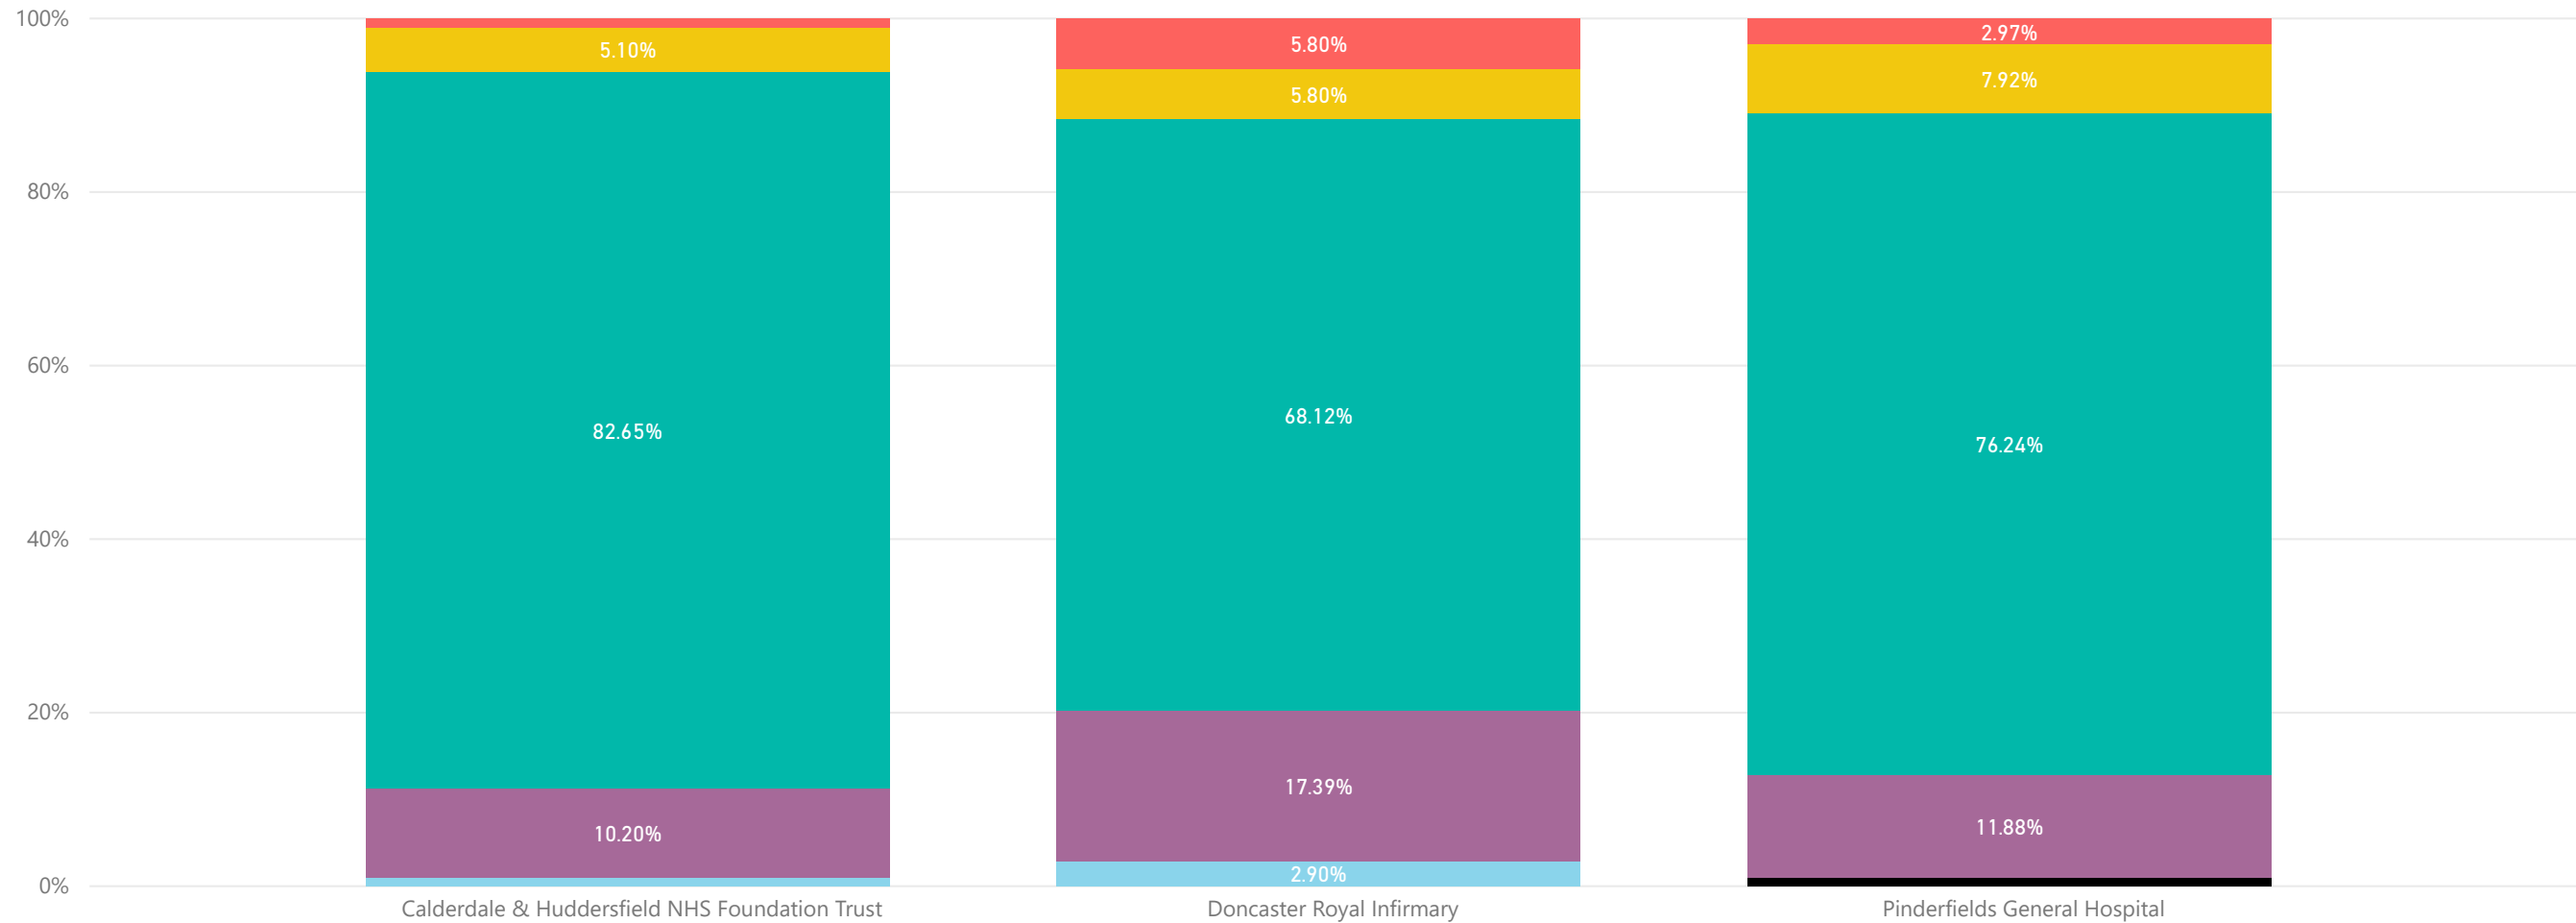

Jul 20 - Sep 20

Data Run: 14/10/2020

Unit	Number of 1st Admissions to NNU from Labour Ward, Theatre, PNW or Care Location is 'Null'
Calderdale & Huddersfield NHS Foundation Trust	98
Doncaster Royal Infirmary	69
Pinderfields General Hospital	101
Total	268

Actively or Passively Cooled by Unit

LNU Temperature Bracket Breakdown

Temp Bracket ● 0) Missing Data ● 1) <36.0°C ● 2) 36.0-36.4°C ● 3) 36.5-37.5°C ● 4) 37.6-37.9°C ● 5) >38.0°C

Temperature Dashboard

LNU Overview (<3000 Live Births)