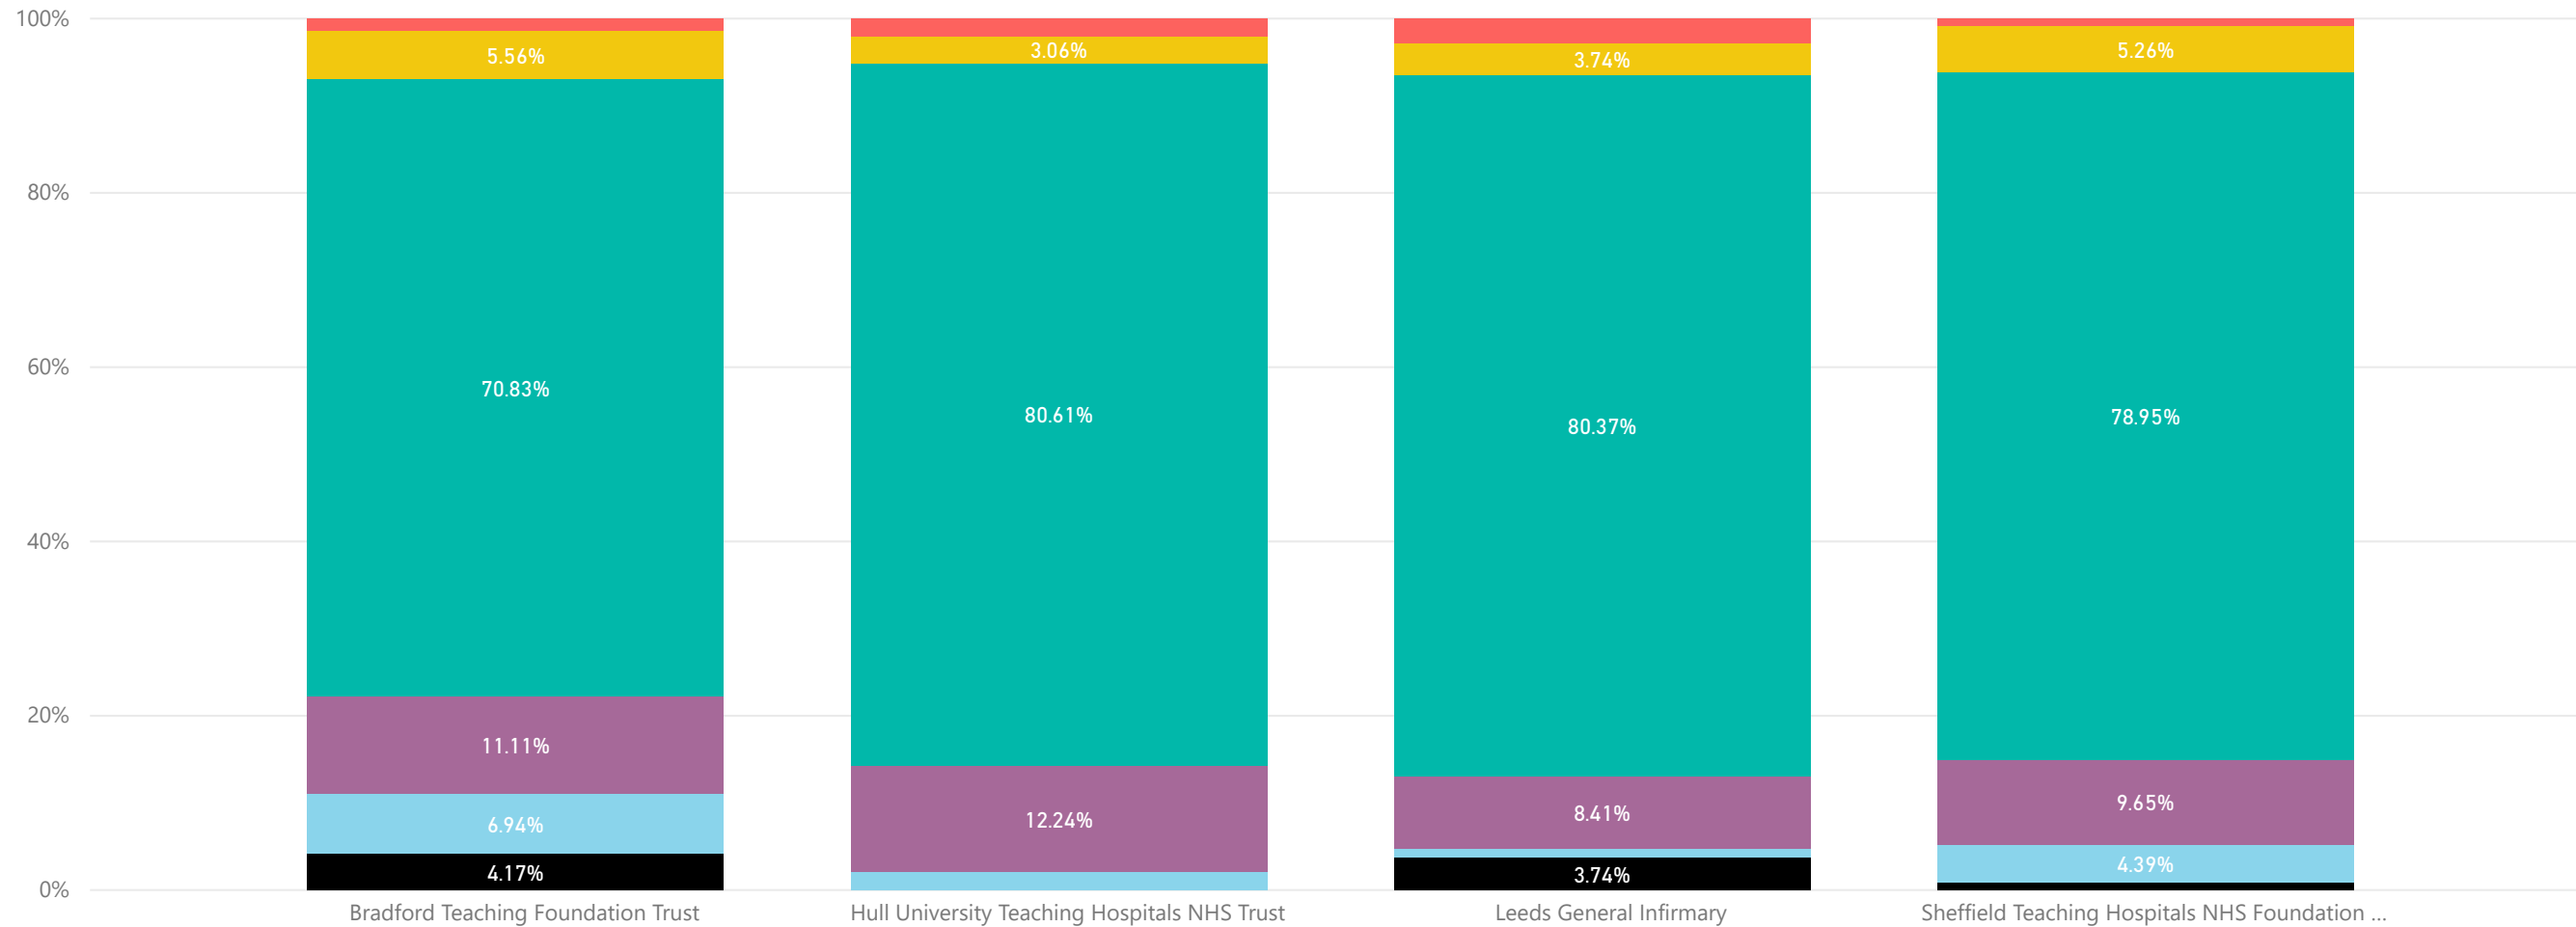

NICU Temperature Bracket Breakdown

Temp Bracket ● 0) Missing Data ● 1) <36.0°C ● 2) 36.0-36.4°C ● 3) 36.5-37.5°C ● 4) 37.6-37.9°C ● 5) >38.0°C