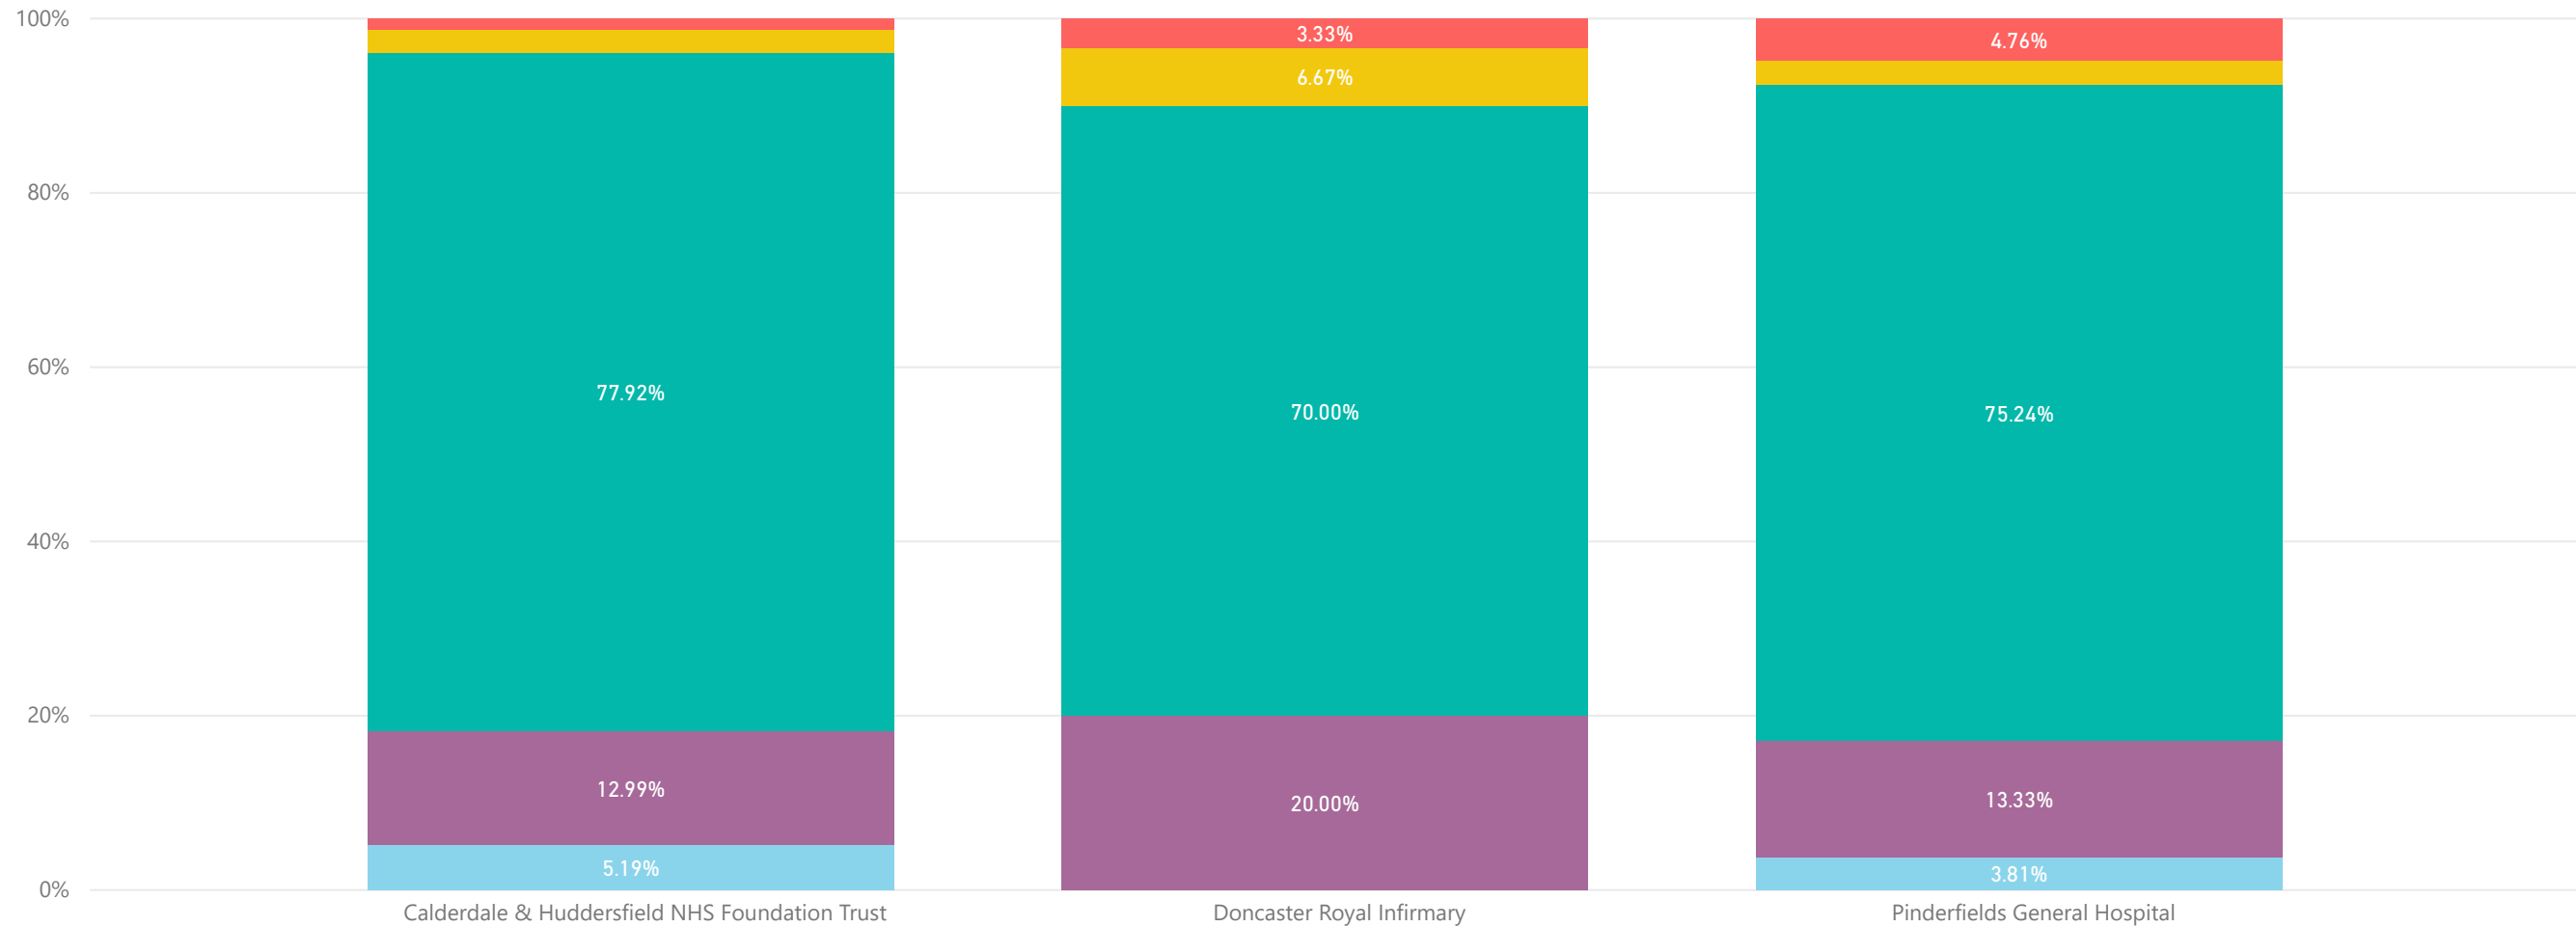

LNU Temperature Bracket Breakdown

Temp Bracket ● 1) <36.0°C ● 2) 36.0-36.4°C ● 3) 36.5-37.5°C ● 4) 37.6-37.9°C ● 5) >38.0°C