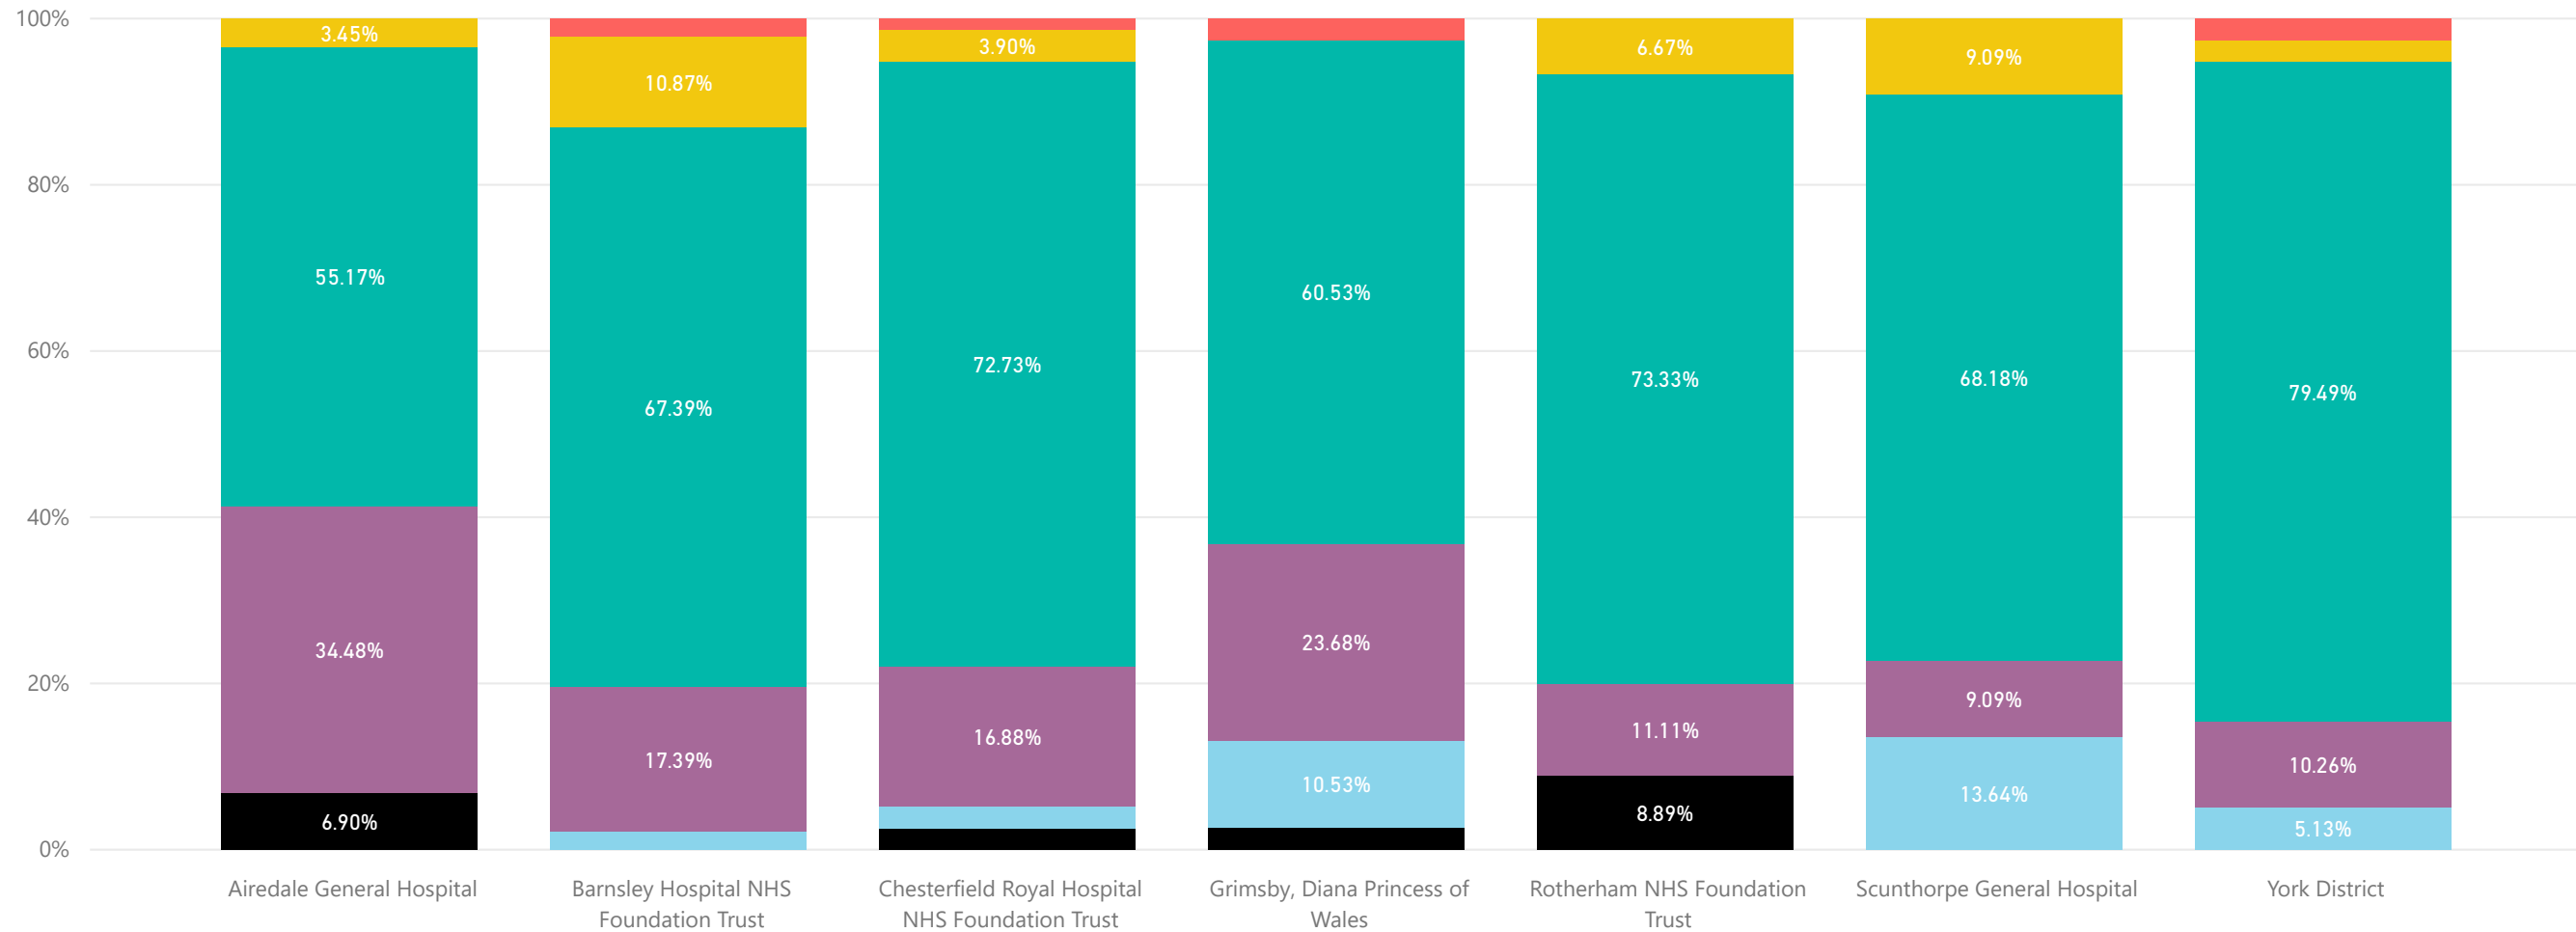

LNU Temperature Bracket Breakdown

Temp Bracket ● 0) Missing Data ● 1) <36.0°C ● 2) 36.0-36.4°C ● 3) 36.5-37.5°C ● 4) 37.6-37.9°C ● 5) >38.0°C