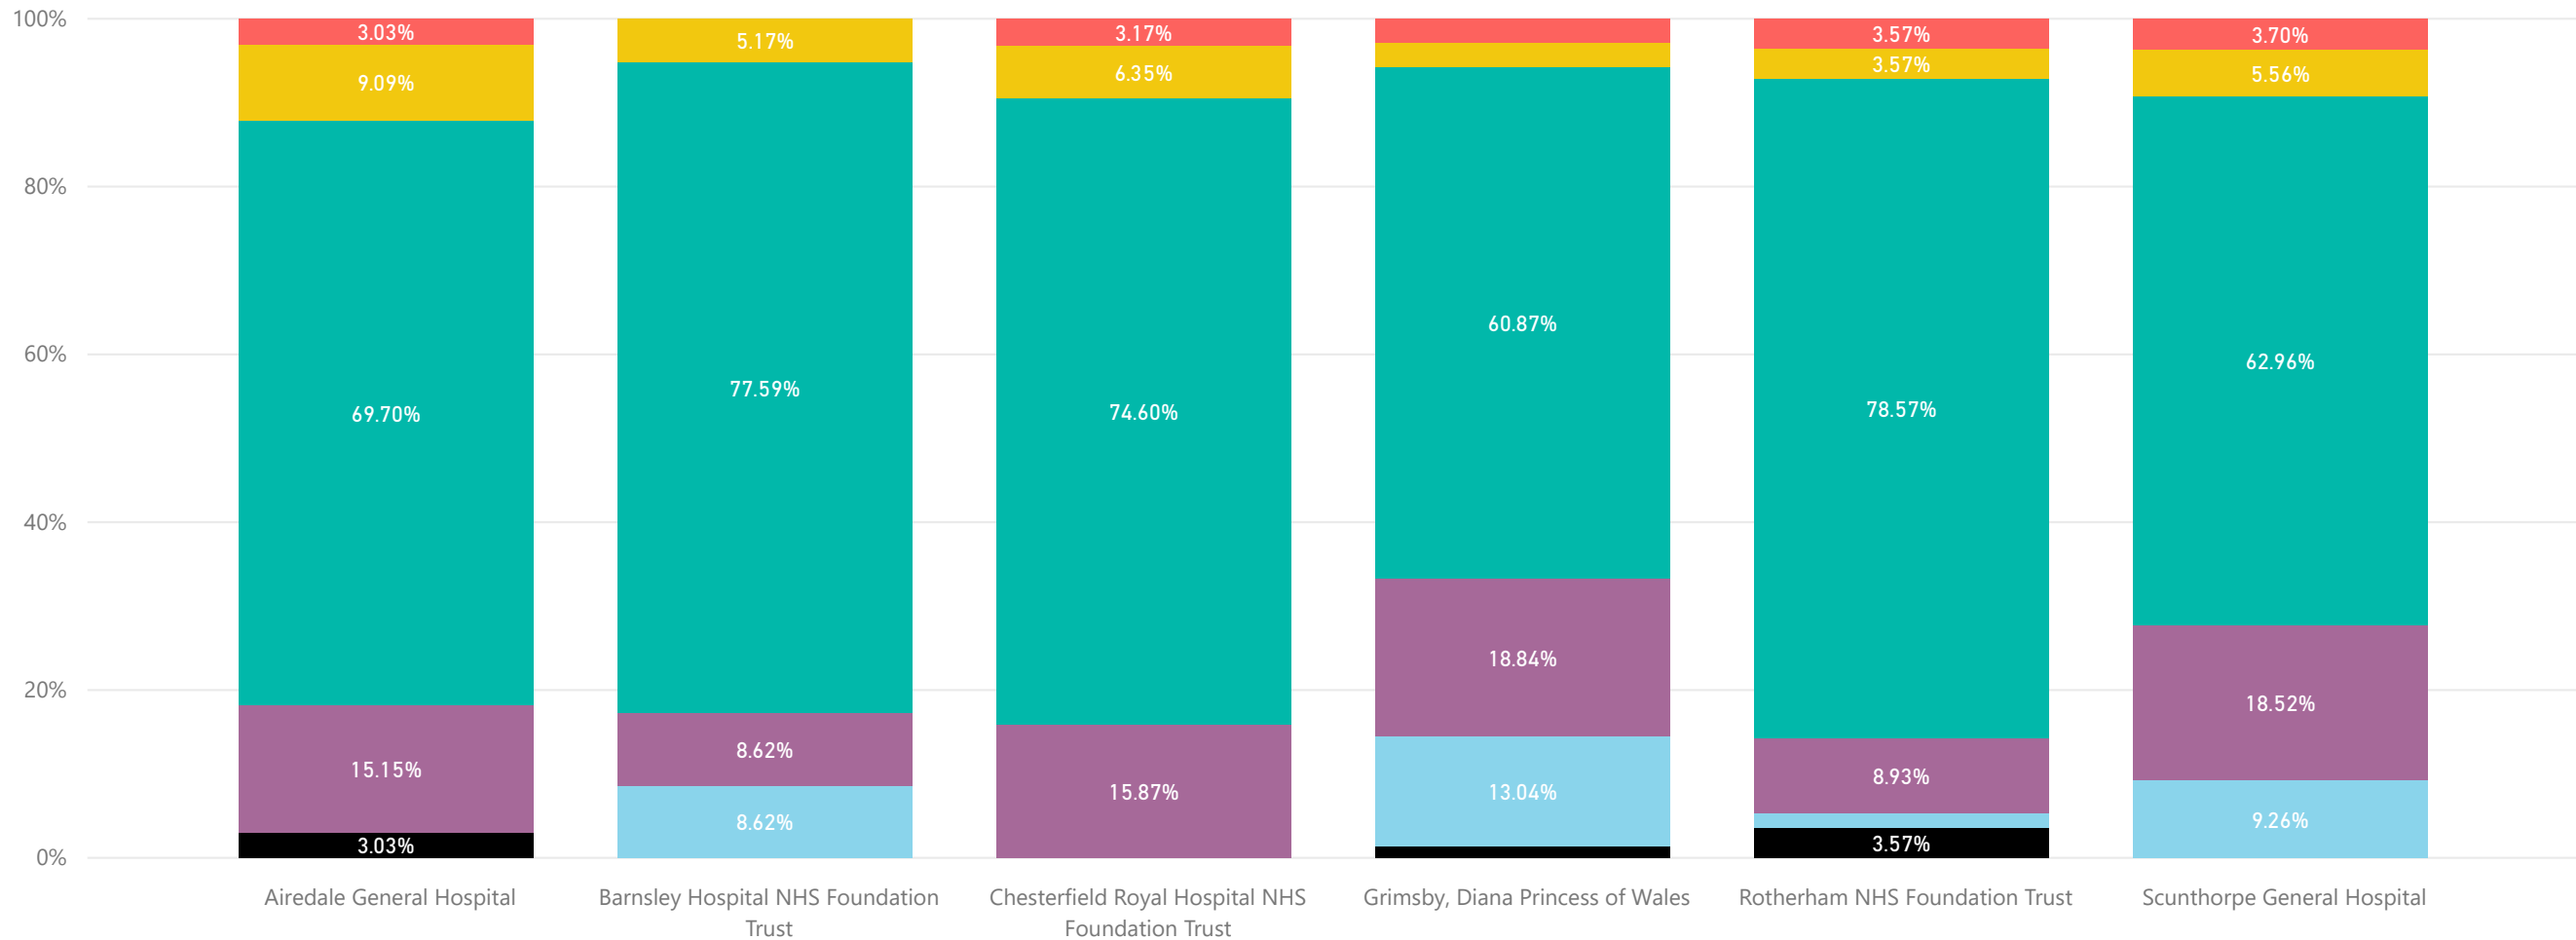

Actively or Passively Cooled by Unit

Temperature Dashboard

LNU Overview (<3000 Live Births)

Quarter 4 (Jan 20 - Mar 20)

Data Run: 07/04/2020

LNU Temperature Bracket Breakdown

Temp Bracket ● 0) Missing Data ● 1) <36.0°C ● 2) 36.0-36.4°C ● 3) 36.5-37.5°C ● 4) 37.6-37.9°C ● 5) >38.0°C

Unit	Number of 1st Admissions to NNU from Labour Ward, Theatre, PNW or Care Location is 'Null'
Airedale General Hospital	33
Barnsley Hospital NHS Foundation Trust	58
Chesterfield Royal Hospital NHS Foundation Trust	63
Grimsby, Diana Princess of Wales	69
Rotherham NHS Foundation Trust	56
Scunthorpe General Hospital	54
Total	333