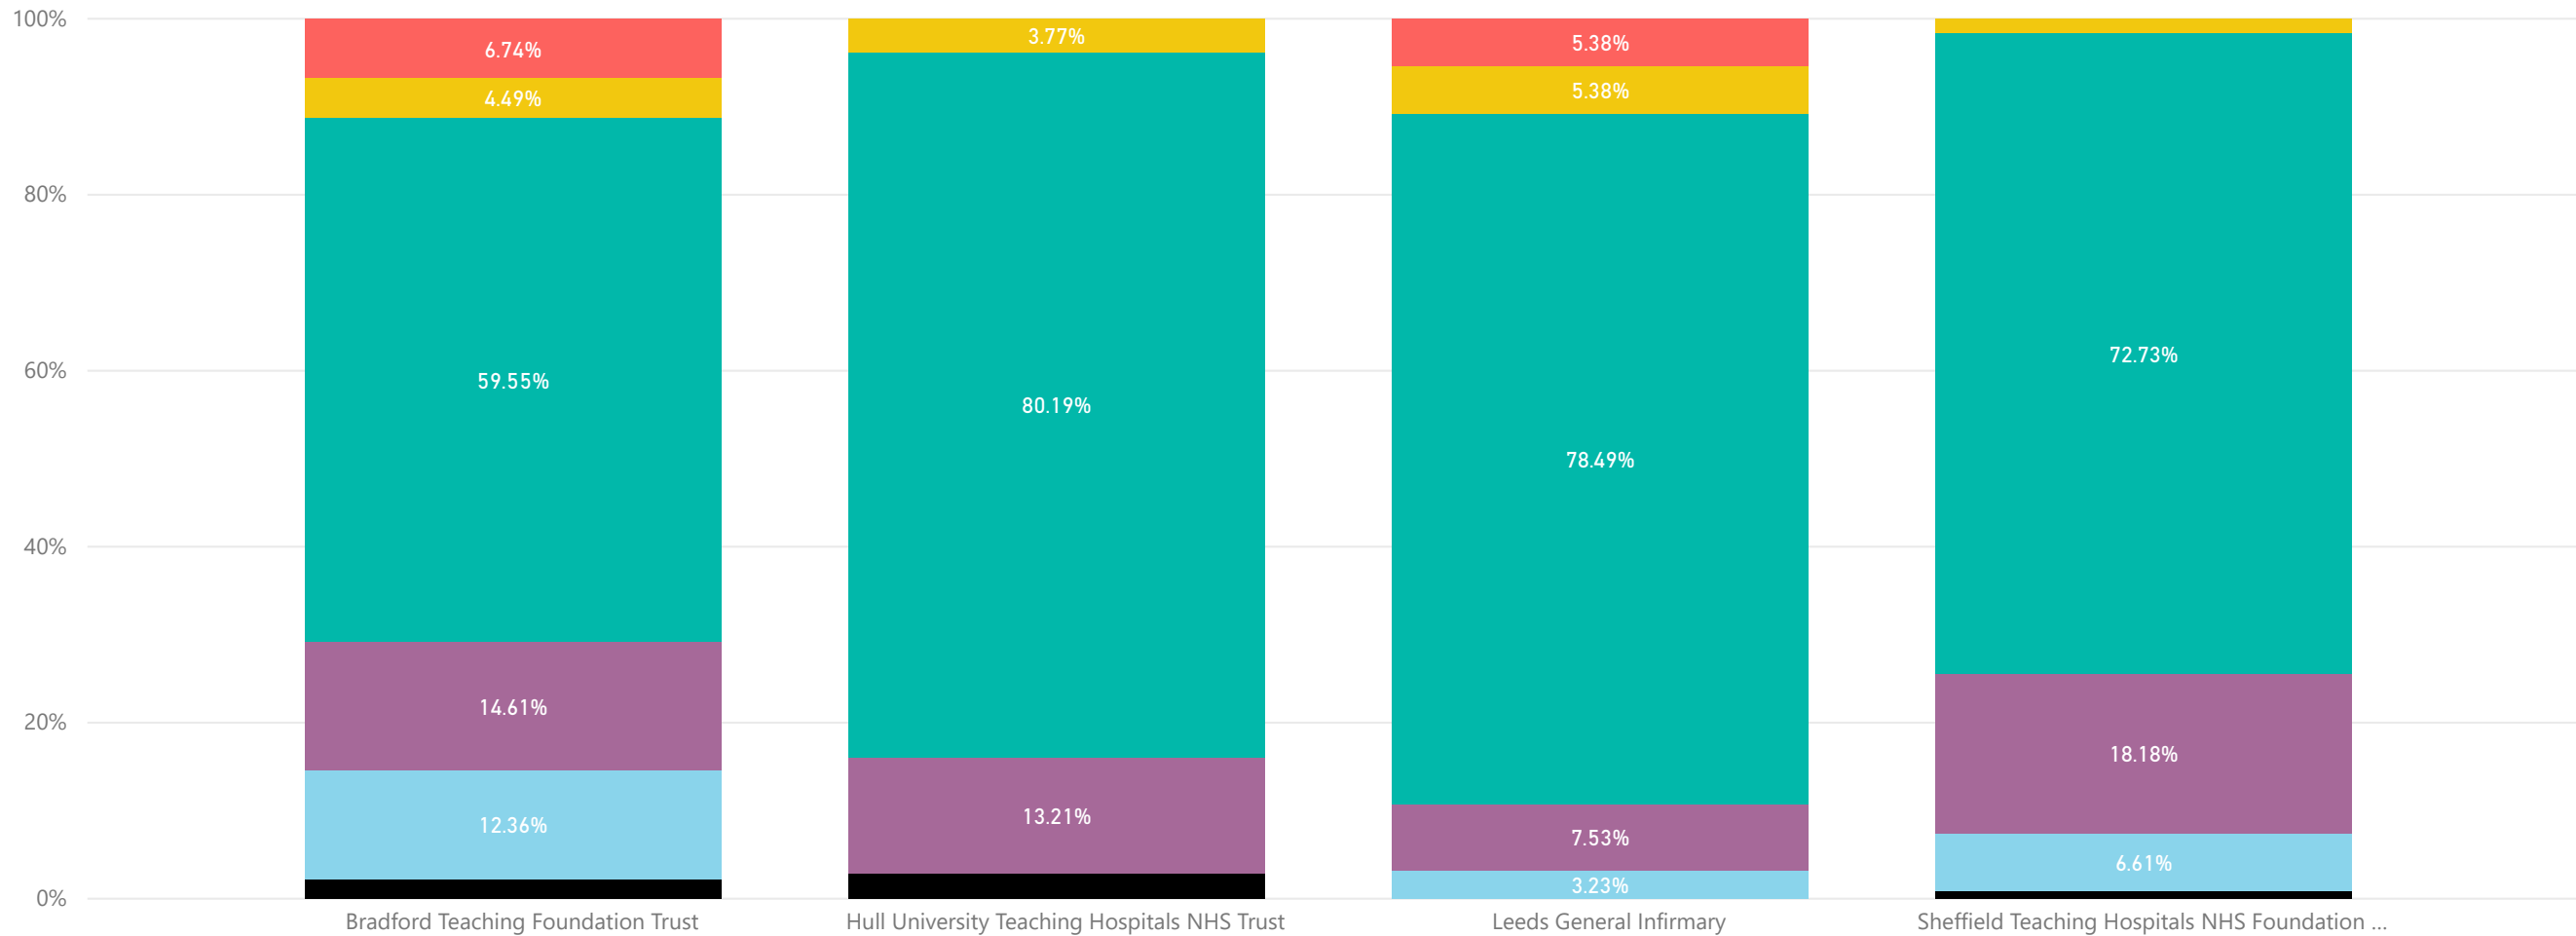

Temperature Dashboard

NICU Overview

Quarter 4 (Jan 20 - Mar 20)

Data Run: 07/04/2020

Unit	Number of 1st Admissions to NNU from Labour Ward, Theatre, PNW or Care Location is 'Null'
Bradford Teaching Foundation Trust	88
Hull University Teaching Hospitals NHS Trust	105
Leeds General Infirmary	93
Sheffield Teaching Hospitals NHS Foundation Trust	121
Total	407

Actively or Passively Cooled by Unit

NICU Temperature Bracket Breakdown

Temp Bracket ● 0) Missing Data ● 1) <36.0°C ● 2) 36.0-36.4°C ● 3) 36.5-37.5°C ● 4) 37.6-37.9°C ● 5) >38.0°C

Temperature Dashboard

LNU Overview